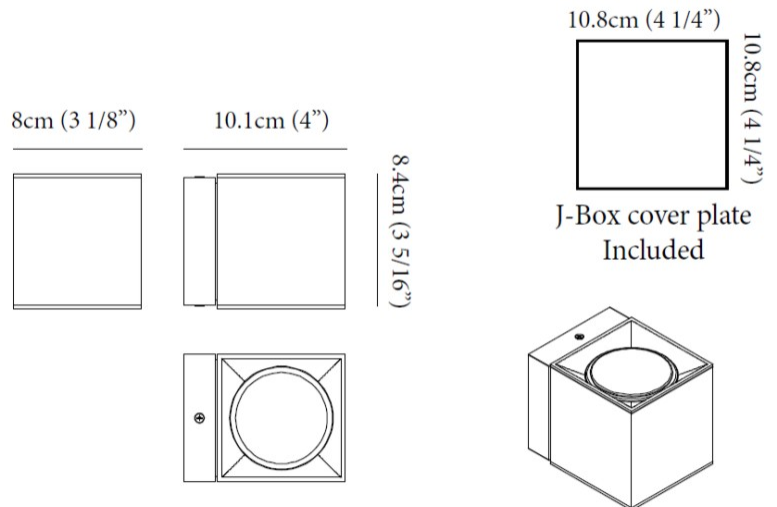

DAU SINGLE COVERED SURFACE

D93081-

base number _____
Finish Options _____

1. To build a product code in our configurator select the specify button on the base model # product page
2. To build a manual product code on this datasheet choose from the options listed below in blue font and add the suffix to the base model #

GENERAL

Series: Dau _____
Subseries: Dau Single Covered _____
Brand: Milan _____
Division: Design _____
Mounting Type: Surface _____
Mounting Location: Wall _____
Subcategory: Downlight _____

PHYSICAL

Shape: Cube _____
Length (mm): 80 _____
Length (in): 3 1/8 _____
Height (mm): 84 _____
Depth (mm): 101 _____
Height (in): 3 1/3 _____
Depth (in): 4 _____
Extension (mm): 101 _____
Extension (in): 4 _____
Light Distribution: Direct _____
Weight (kg): 0.82 _____
Weight (lbs): 1.81 _____
Fixture Finish: [BAL](#) / [MWL](#) / [BSL](#) _____
Fixture Material: Extruded Aluminum _____

ELECTRICAL

Number of Lamps: 1 _____
Lamp Type: LED Retrofit _____
Lamp Shape: MR16 _____
Bulb Included: Bulb Not Included _____
Max. Wattage Per Lamp (W): 4 _____
Lamp Base: GU10 _____
Input Voltage (V): 120Vac Direct Line _____

LED

OPTICAL

RATINGS AND CERTIFICATIONS

Certified By: Certified for North American Standards _____
IP rating: IP20 _____