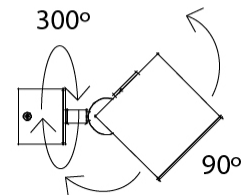

DAU SINGLE SURFACE

D92019-

base number   Finish
Options

PROJECT	_____
TYPE	_____
SPECIFIER	_____
QUANTITY	_____
DATE	_____

1. To build a product code in our configurator select the specify button on the base model # product page
2. To build a manual product code on this datasheet choose from the options listed below in blue font and add the suffix to the base model #

GENERAL

Series: Dau _____
Subseries: Dau Single _____
Brand: Milan _____
Division: Design _____
Mounting Type: Surface _____
Subcategory: Spots _____

PHYSICAL

Shape: Cube _____
Length (mm): 80 _____
Length (in): 3 1/8 _____
Width (mm): 83 _____
Width (in): 3 1/4 _____
Height (mm): 80 _____
Height (in): 3 1/8 _____
Max. Overall Height (mm): 160 _____
Max. Overall Height (in): 6 5/16 _____
Light Distribution: Adjustable / Direct _____
Weight (kg): 0.82 _____
Weight (lbs): 1.81 _____
Fixture Finish: [BAL](#) / [MWL](#) / [BSL](#) _____
Fixture Material: Extruded Aluminum _____

ELECTRICAL

Number of Lamps: 1 _____
Lamp Type: LED Retrofit _____
Lamp Shape: MR16 _____
Bulb Included: Bulb Not Included _____
Max. Wattage Per Lamp (W): 4 _____
Lamp Base: GU10 _____
Input Voltage (V): 120 _____

LED

OPTICAL

RATINGS AND CERTIFICATIONS

Certified By: Certified for North American Standards _____
IP rating: IP20 _____